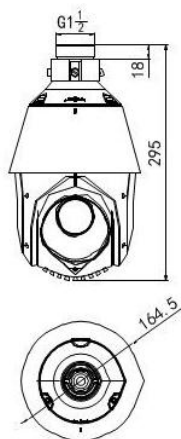

Dimensions

Unit:mm

Accessories