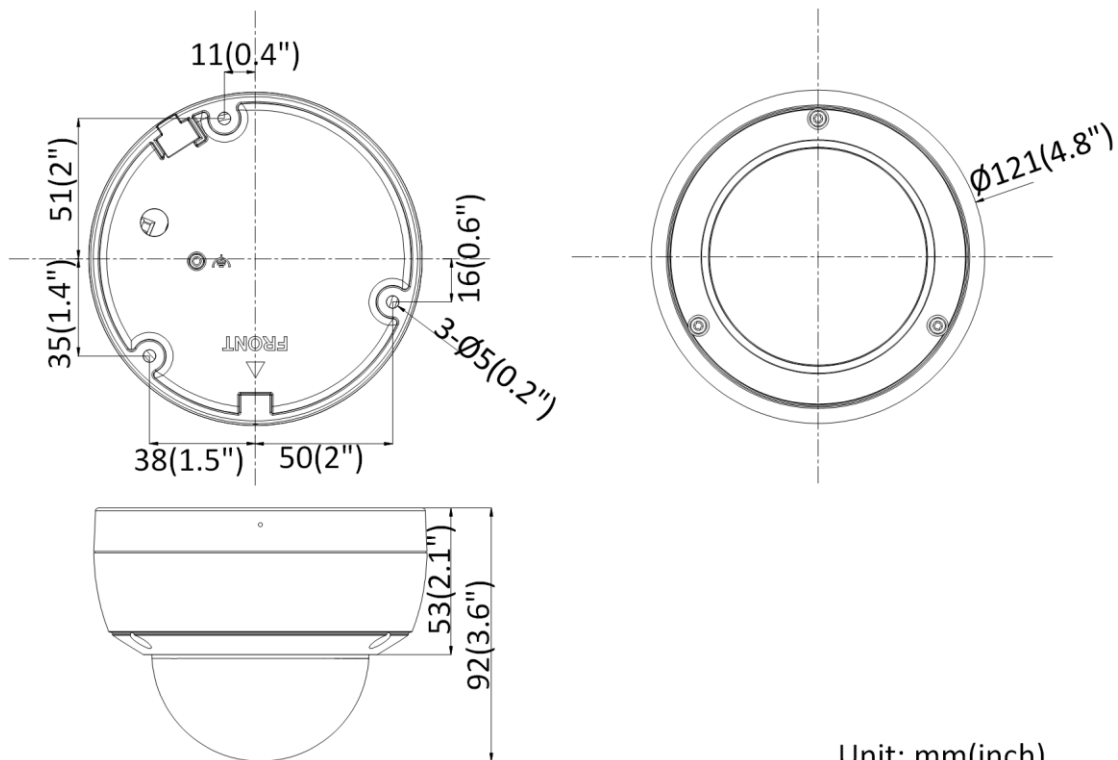

Storage Conditions	-30 °C to 60 °C (-22 °F to 140 °F), humidity 95% or less (non-condensing)
Power Supply	12 VDC ± 25%, Φ 5.5 mm coaxial power plug; PoE (802.3af, class 3)
Power Consumption and Current	12 VDC, 0.5 A, max. 6 W; PoE: (802.3af, 36 V to 57 V), 0.2 A to 0.1 A, max. 7.5 W
Material	Camera body: metal, bubble: plastic
Dimensions	Camera: Φ121 × 92 mm (Φ4.8" × 3.6") With package: 134 × 134 × 108 mm (5.3" × 5.3" × 4.3")
Weight	Camera: Approx. 570 g (1.3 lb.) With package: Approx. 950 g (2.1 lb.)
<b>Approval</b>	
EMC	47 CFR Part 15, Subpart B; EN 55032: 2015, EN 61000-3-2: 2014, EN 61000-3-3: 2013, EN 50130-4: 2011 +A1: 2014; AS/NZS CISPR 32: 2015; ICES-003: Issue 6, 2016; KN 32: 2015, KN 35: 2015
Safety	UL 60950-1, IEC 60950-1:2005 + Am 1:2009 + Am 2:2013, EN 60950-1:2005 + Am 1:2009 + Am 2:2013, IS 13252(Part 1):2010+A1:2013+A2:2015, IEC/EN 60950-1
Chemistry	2011/65/EU, 2012/19/EU, Regulation (EC) No 1907/2006
Protection	Ingress protection: IK10 (IEC 62262:2002), IP66 (IEC 60529-2013)

## Available Model

DS-2CD2143G0-IU (2.8/4/6/8 mm)

## Dimensions

Unit: mm(inch)

**Accessory**

**DS-1272ZJ-120**  
**Wall Mount**

**DS-1272ZJ-120B**  
**Wall Mount**

**DS-1271ZJ-120**  
**Pendant Mount**

**DS-1275ZJ-SUS**  
**Vertical Pole Mount**

**DS-1276ZJ-SUS**  
**Junction Box**