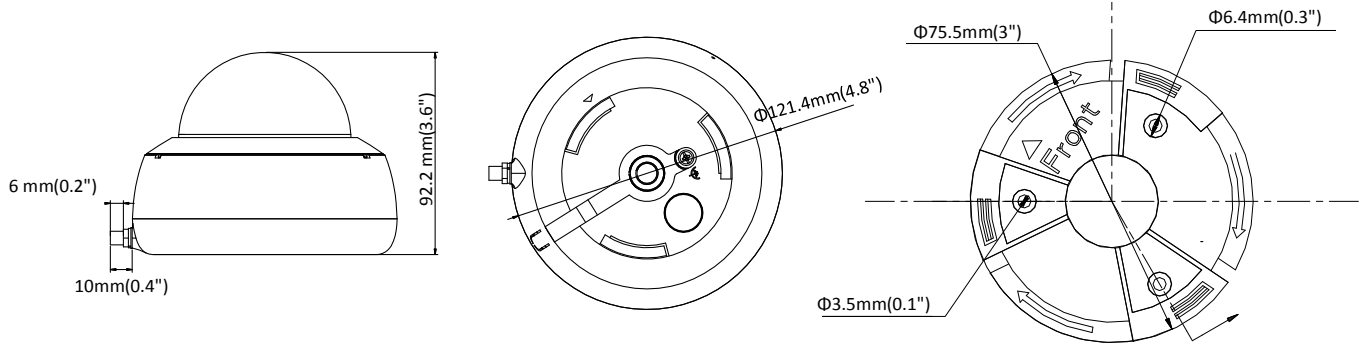

Dimensions