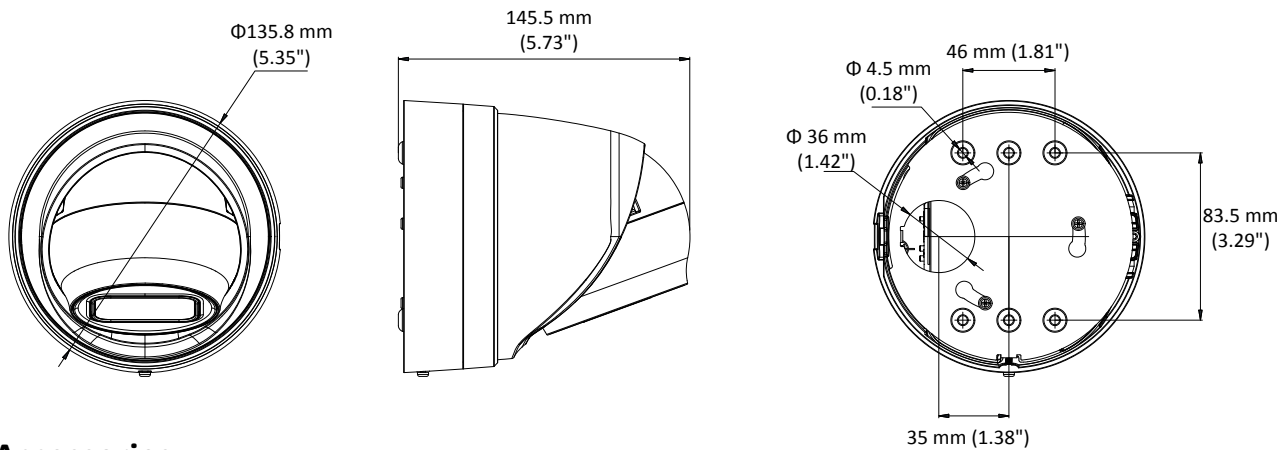

Dimensions

Accessories