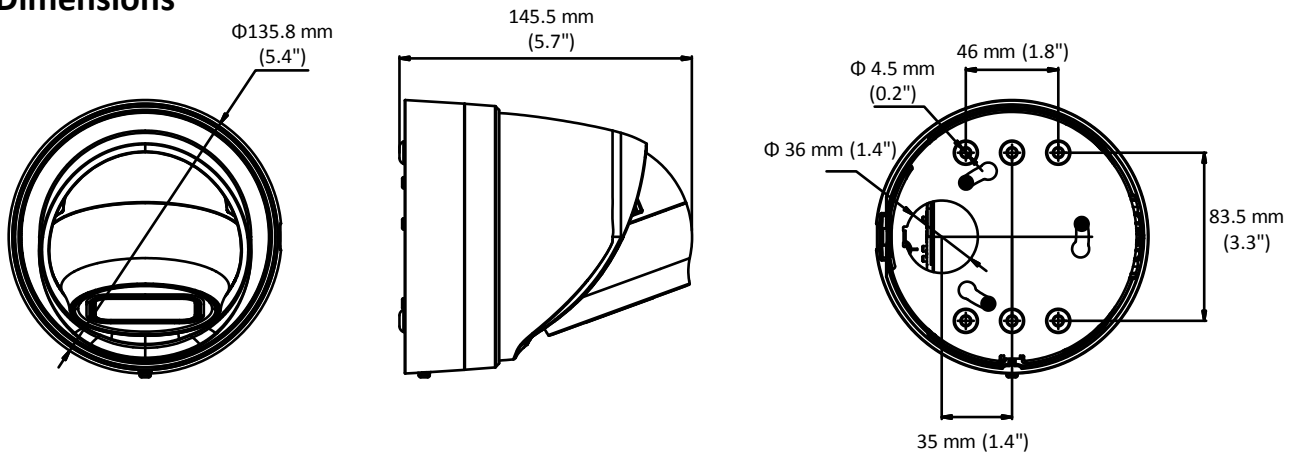

Dimensions	Φ 135.8 mm × 145.5 mm (Φ 5.4" × 5.7")
Weight	With Package: approx. 1220 g (2.7 lb.) Camera: approx. 1060 g (2.3 lb.)

**Available Model:**

DS-2CD2H45FWD-IZS (2.8 to 12 mm)

**Dimensions**

**Accessories**