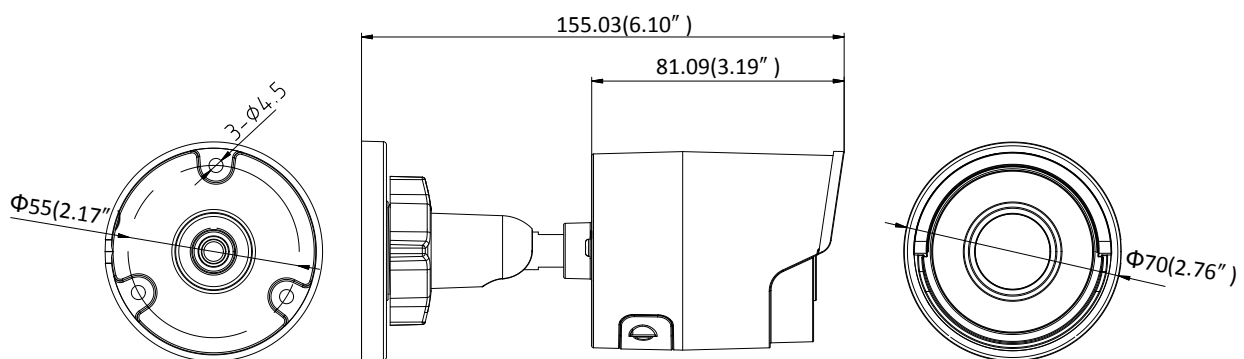

General Function	One-key Reset, Anti-Flicker, Heartbeat, Mirror, Password Protection, Privacy Mask, Watermark, IP Address Filter
Interface	
Communication Interface	1 RJ45 10M/100M self-adaptive Ethernet port
On-board Storage	Built-in microSD/SDHC/SDXC slot, up to 128 GB
Smart Feature-set	
Behavior Analysis	Line crossing detection, intrusion detection, unattended baggage detection, object removal detection
Line Crossing Detection	Cross a pre-defined virtual line, up to 1 pre-defined virtual lines supported
Intrusion Detection	Enter and loiter in a pre-defined virtual region, up to 1 pre-defined virtual regions supported
Object Removal Detection	Objects removed from the pre-defined region, such as the exhibits on display.
Unattended Baggage Detection	Objects left over in the pre-defined region such as the baggage, purse, dangerous materials
Face Detection	Human face appears in the image can be detected and trigger linkage method
General	
Operating Conditions	-30 °C to +60 °C (-22 °F to +140 °F), Humidity 95% or less (non-condensing)
Power Supply	12 VDC $\pm$ 25%, 5.5W PoE(802.3af, class 3), 7W
IR Range	Up to 30 m
Protection Level	IP67
Dimensions	Camera: $\Phi 70 \times 155.03$ mm ($\Phi 2.76'' \times 6.1''$) Package: $216 \times 121 \times 118$ mm ($8.5'' \times 4.76'' \times 4.65''$)
Weight	Camera: 410 g (0.9 lb.)

Available Models

DS-2CD2035FWD-I

Dimensions

Unit: mm