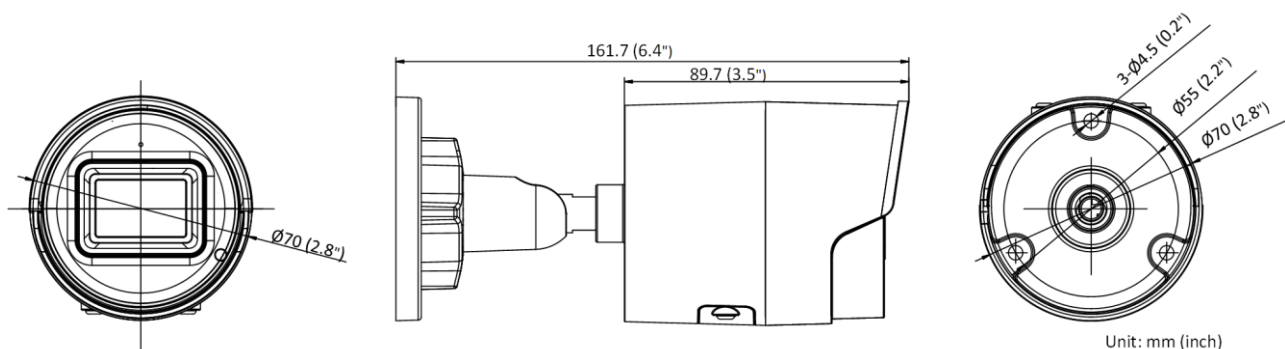

Power Consumption and Current	12 VDC, 0.5 A, max. 6.0 W PoE: (802.3af, 36 V to 57 V), 0.2 A to 0.13 A, max. 7.0 W
Power Interface	Ø5.5 mm coaxial power plug
Material	ADC12
Camera Dimension	Ø70 × 161.7 mm (2.8" × 6.4")
Package Dimension	216 × 121 × 118 mm (8.5" × 4.8" × 4.6")
Camera Weight	Approx. 480 g (1.1 lb.)
With Package Weight	Approx. 696 g (1.5 lb.)
Linkage Method	Upload to NAS/memory card, notify surveillance center, trigger record, trigger capture
Web Client Language	33 languages English, Russian, Estonian, Bulgarian, Hungarian, Greek, German, Italian, Czech, Slovak, French, Polish, Dutch, Portuguese, Spanish, Romanian, Danish, Swedish, Norwegian, Finnish, Croatian, Slovenian, Serbian, Turkish, Korean, Traditional Chinese, Thai, Vietnamese, Japanese, Latvian, Lithuanian, Portuguese (Brazil), Ukrainian
General Function	Anti-flicker, heartbeat, mirror, privacy masks, flash log, password reset via e-mail, pixel counter
Software Reset	Yes
Approval	
EMC	FCC (47 CFR Part 15, Subpart B); CE-EMC (EN 55032: 2015, EN 61000-3-2: 2014, EN 61000-3-3: 2013, EN 50130-4: 2011 +A1: 2014); RCM (AS/NZS CISPR 32: 2015); IC (ICES-003: Issue 6, 2016); KC (KN 32: 2015, KN 35: 2015)
Safety	UL (UL 60950-1); CB (IEC 60950-1:2005 + Am 1:2009 + Am 2:2013); CE-LVD (EN 60950-1:2005 + Am 1:2009 + Am 2:2013); BIS (IS 13252(Part 1):2010+A1:2013+A2:2015); LOA (IEC/EN 60950-1)
Environment	CE-RoHS (2011/65/EU); WEEE (2012/19/EU); Reach (Regulation (EC) No 1907/2006)
Protection	-U: Ingression protection: IP66 (IEC 60529-2013) -I: Ingression protection: IP67 (IEC 60529-2013)

▪ Available Model

DS-2CD2026G2-I(2.8 mm, 4mm, 6 mm)

DS-2CD2026G2-IU(2.8 mm, 4mm, 6 mm)

▪ Dimension

▪ Accessory

DS-1280ZJ-XS
Junction Box

Distributed by

**HIKVISION®****Headquarters**