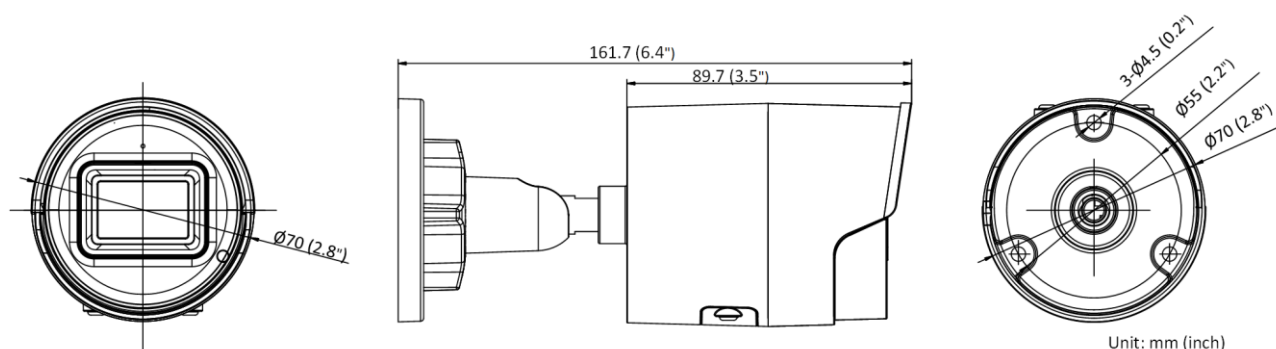

▪ Available Model

DS-2CD2046G2-I(2.8 mm, 4 mm, 6 mm)

DS-2CD2046G2-IU(2.8 mm, 4 mm, 6 mm)

▪ Dimension