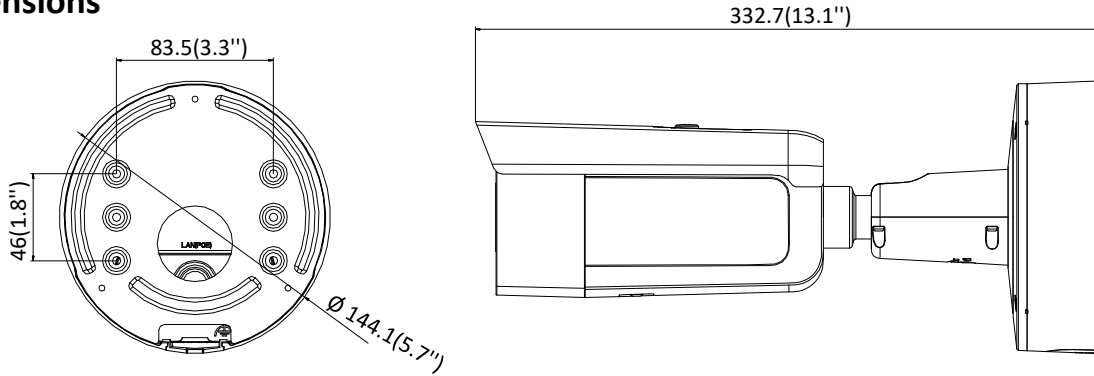

Dimensions

Unit: mm(inch)

Accessories

Distributed by