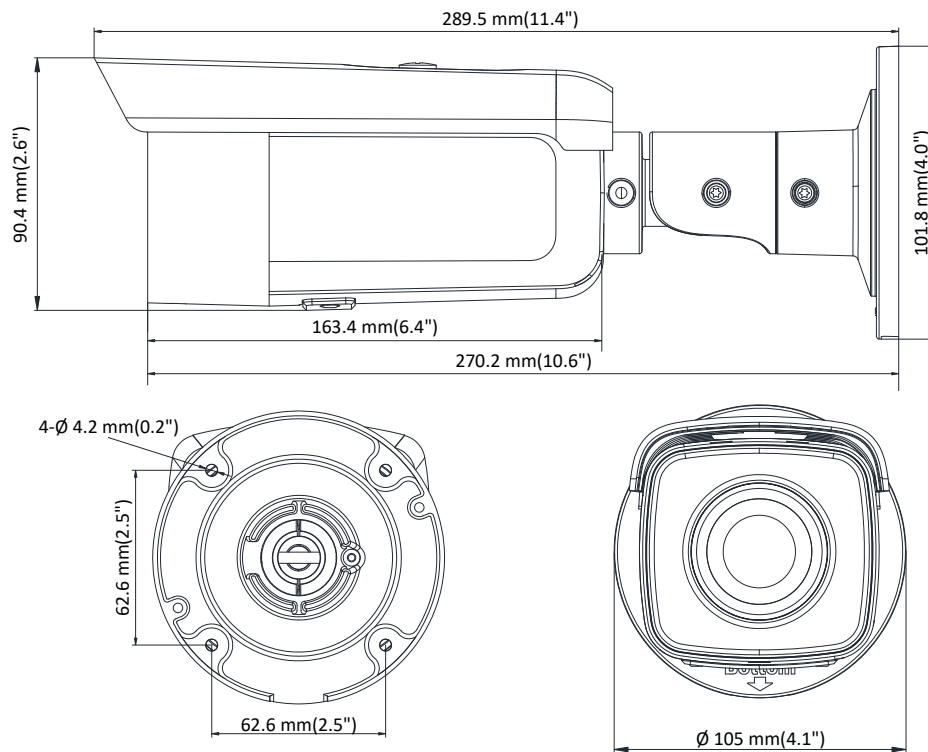

Dimensions

Accessories

Distributed by

DS-1260ZJ
Junction box

Headquarters

No.555 Qianmo Road, Binjiang District,
Hangzhou 310051, China
T +86-571-8807-5998
overseasbusiness@hikvision.com

Hikvision USA
T +1-909-895-0400
sales.usa@hikvision.com

Hikvision Australia
T +61-2-8599-4233
salesau@hikvision.com

Hikvision India
T +91-22-28469900
sales@pramahikvision.com

Hikvision Canada
T +1-866-200-6690
sales.canada@hikvision.com

Hikvision Thailand
T +662-275-9949
sales.thailand@hikvision.com

Hikvision Europe
T +31-23-5542770
sales.eu@hikvision.com

Hikvision Italy
T +39-0438-6902
info.it@hikvision.com

Hikvision Brazil
T +55 11 3318-0050
Latam.support@hikvision.com

Hikvision Turkey
T +90 [216]521 7070- 7074
sales.tr@hikvision.com

Hikvision Malaysia
T +601-7652-2413
sales.my@hikvision.com

Hikvision UK & Ireland
T +01628-902140
sales.uk@hikvision.com

Hikvision South Africa
Tel: +27 (10) 0351172
sale.africa@hikvision.com

Hikvision France
T +33(0)1-85-330-450
info.fr@hikvision.com

Hikvision Kazakhstan
T +7-727-9730667
nikia.panfilov@hikvision.ru

Hikvision Vietnam
T +84-974270888
sales.vt@hikvision.com

Hikvision UAE
T +971-4-4432090
salesme@hikvision.com

Hikvision Singapore
T +65-6684-4718
sg@hikvision.com

Hikvision Spain
T +34-91-737-16-55
info.es@hikvision.com

Hikvision Tashkent
T +99-87-1238-9438
uzb@hikvision.ru

Hikvision Hong Kong
T +852-2151-1761
info.hk@hikvision.com

Hikvision Russia
T +7-495-669-67-99
sateru@hikvision.com

Hikvision Korea
T +82-[0]31-731-8817
sales.korea@hikvision.com

Hikvision Poland
T +48-22-460-01-50
info.pl@hikvision.com

Hikvision Indonesia
T +62-21-2933759
Sales.Indonesia@hikvision.com

Hikvision Colombia
sales.colombia@hikvision.com