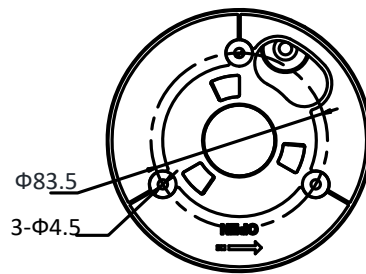

Order Model

DS-2DE2402IW-DE3

Dimension