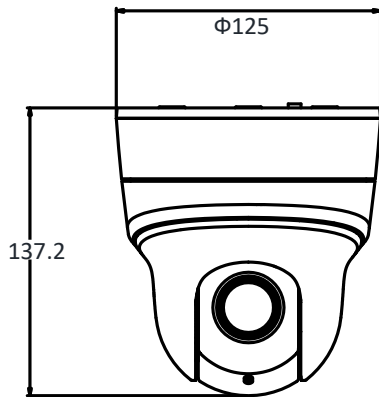

Order Model

DS-2DE2402IW-DE3

Dimension