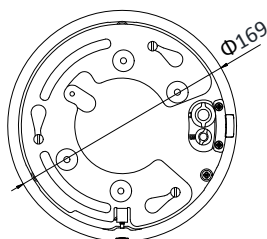

Protection Level	IP66 Standard, 4000V Lightning Protection, Surge Protection and Voltage Transient Protection
Installation	Variable installation methods optional, including ceiling mounting (default), in-ceiling mounting, pendant mounting and wall mounting
Material	ADC12, PC, PC+ABS, SUS304, POM
Dimensions	Φ 169 mm × 161 mm (Φ 6.65" × 6.34")
Weight	Approx. 2.45 kg (5.40 lb)

DORI

The DORI (detect, observe, recognize, identify) distance gives the general idea of the camera ability to distinguish persons or objects within its field of view.

It is calculated based on the camera sensor specification and the criteria given by EN 62676-4: 2015.

DORI	Detect	Observe	Recognize	Identify
Definition	25 px/m	63 px/m	125 px/m	250 px/m
Distance (Tele)	1600.0 m (5249.3 ft)	634.9 m (2083.1 ft)	320.0 m (1049.9 ft)	160.0 m (524.9 ft)

Order Model

DS-2DE4A225IW, 12 VDC & PoE (802.3 at, class4)

Dimensions

Unit: mm