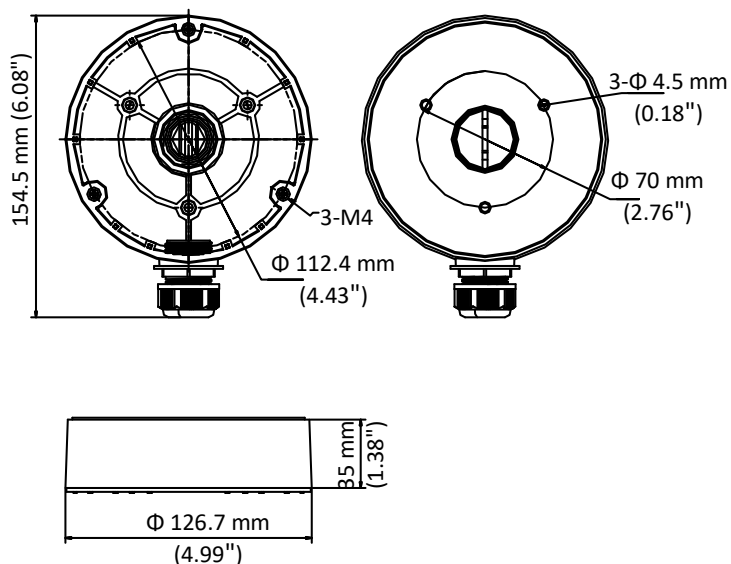

## DS-1280ZJ-DM8

Junction Box for Dome Camera

### Features

- Aluminum alloy material with surface spray treatment
- Side inlet and bottom inlet
- Interchangeable bottom waterproof cover and side gland nut
- Waterproof design

### Dimension

### Parameter

Model	DS-1280ZJ-DM8
Parameters	Junction Box for Dome Camera
Appearance	Hikvision White
Material	Aluminum Alloy
Dimension	Φ 126.7 mm × 35 mm (4.99" × 1.38")
Weight	Approx.: 210 g (0.46 lb.)