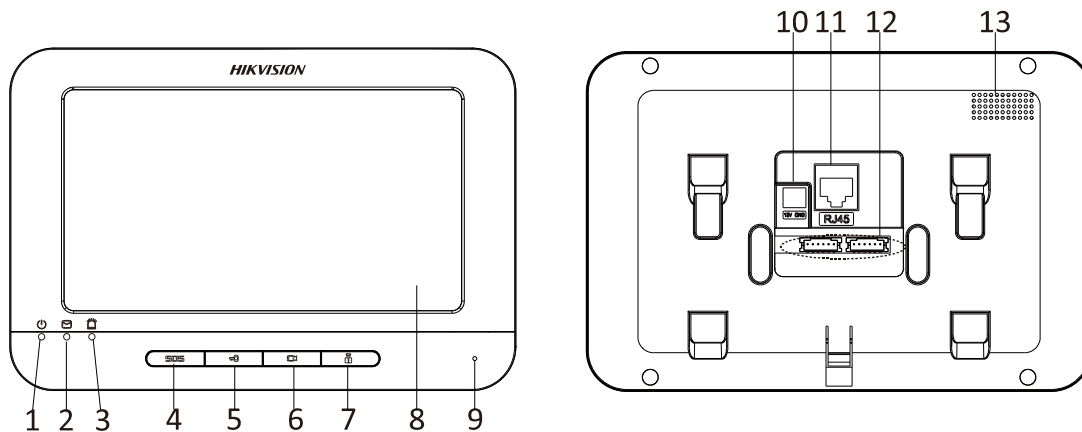

Appearance and Interfaces

Index	Description	Index	Description
1	Power Supply Indicator	8	LCD Display Screen
2	Information Indicator	9	Microphone
3	Alarm Indicator	10	Power Supply Interface
4	SOS Key	11	Network Interface
5	Unlock Key	12	Terminals
6	Live View Key	13	Loudspeaker
7	Management Center Key		

Distributed by

Available Model

DS-KH6310

HIKVISION®

Headquarters

No.555 Qianmo Road, Binjiang District,
Hangzhou 310051, China
T +86-571-8807-5998
overseasbusiness@hikvision.com

Hikvision USA
T +1-909-895-0400
sales.usa@hikvision.com

Hikvision Italy
T +39-0438-6902
info.it@hikvision.com

Hikvision Singapore
T +65-6684-4718
sg@hikvision.com

Hikvision Africa
T +27 (0) 0351172
sale.africa@hikvision.com

Hikvision Europe
T +31-23-55-42-770
info.eu@hikvision.com

Hikvision France
T +33(0)1-85-330-450
info.fr@hikvision.com

Hikvision Oceania
T +61-2-8599-4233
salesau@hikvision.com

Hikvision Hong Kong
T +852-2151-1761

Hikvision Middle East
T +971-4-8816086
salesme@hikvision.com

Hikvision Spain
T +34-91-737-16-55
info.es@hikvision.com

Hikvision Canada
T +1-909-895-0400
sales.usa@hikvision.com

Hikvision Russia
T +7-495-669-67-99
saleru@hikvision.com

Hikvision Poland
T +48-22-460-01-50
poland@hikvision.com

Hikvision Korea
T +82-31-731-8841
sales.korea@hikvision.com

Hikvision India
T +91-22-28469900
sales@pramahikvision.com

Hikvision UK
T +01628-902140
support.uk@hikvision.com

Hikvision Brazil
T +55 11 3318-0050
Latam.support@hikvision.com