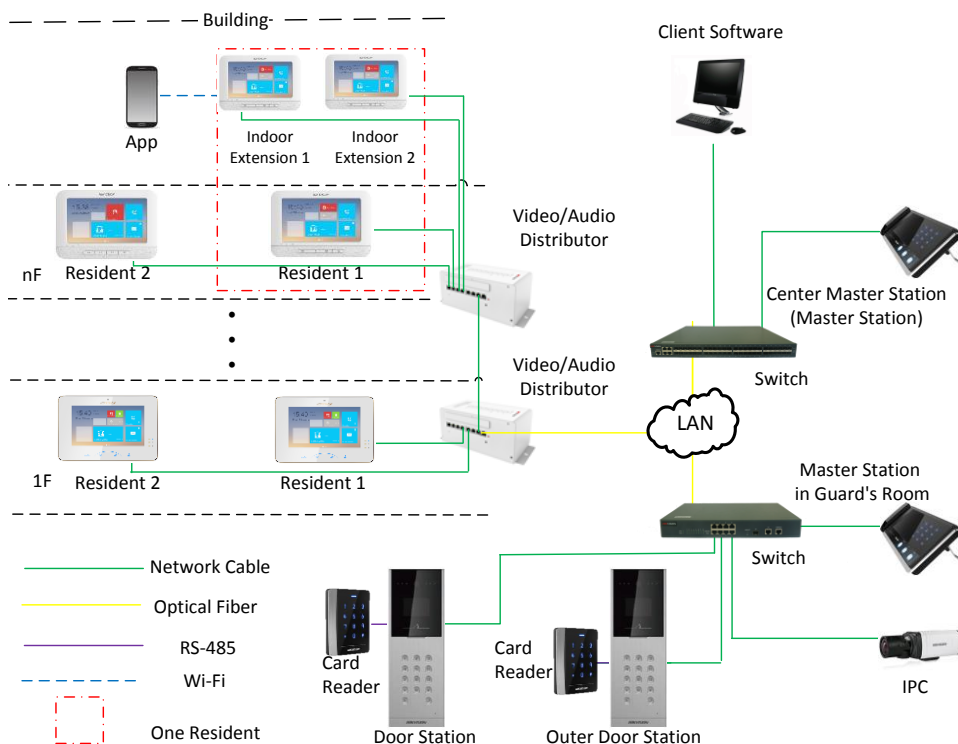

Typical Application